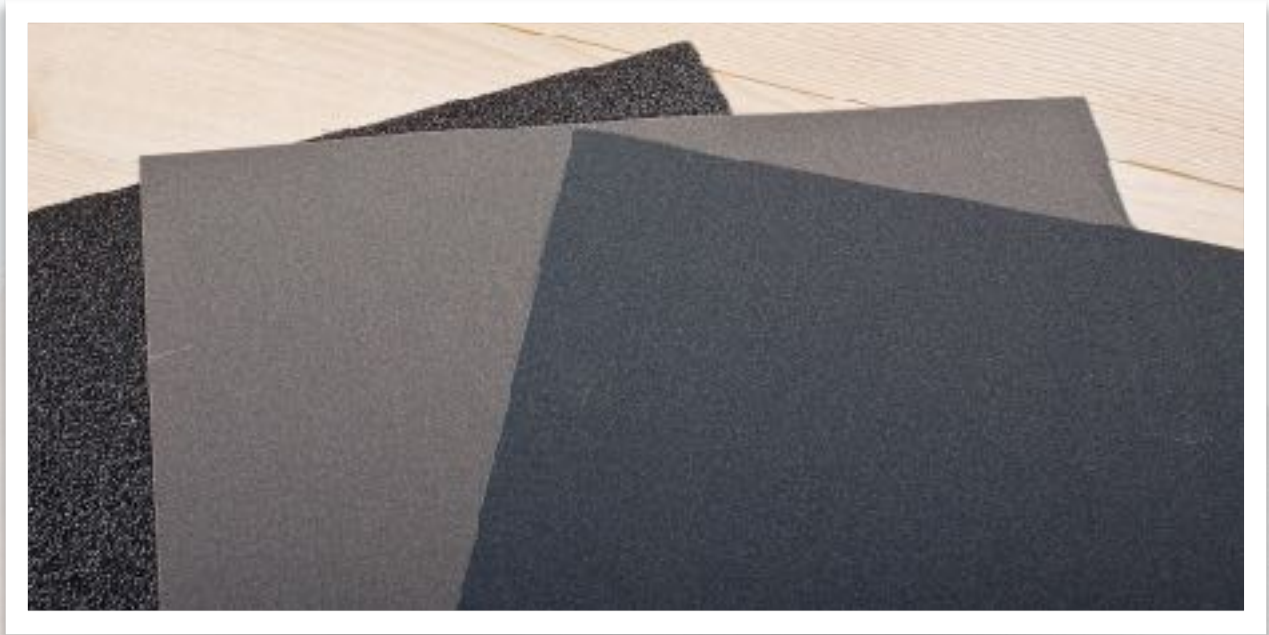

Sandpaper

Everbrite Abrasive Pte Ltd
Blk 5026, Ang Mo Kio Industrial Park 2,
#01-91, Singapore 569529
Tel: 64847582 Fax: 64849570
<http://everbriteabrasive.net>
email:sales@everbriteabrasive.net

Description

These wet and dry sandpaper are standard quality, wet or dry condition for wood & metal and Enamel, Lacquered Paint and automotive paint refinishing. They are C-wt type, with silicon carbide grit.

Plain, Self stick types are available.

Specifications	
Grit available	P60, 80, P100, P120, P150, P180, P240, P280, P320, P360, P400, P600, P800, P1000, P1200, P1500, P2000, P2500, P3000
Plain	9"x11", 120 x 80mm
Self stick	3,4,5,6,7,8 inches available
Other sizes	Please send request to check on availability. email: sales@everbriteabrasive.net
Packing	100 pcs/ packet