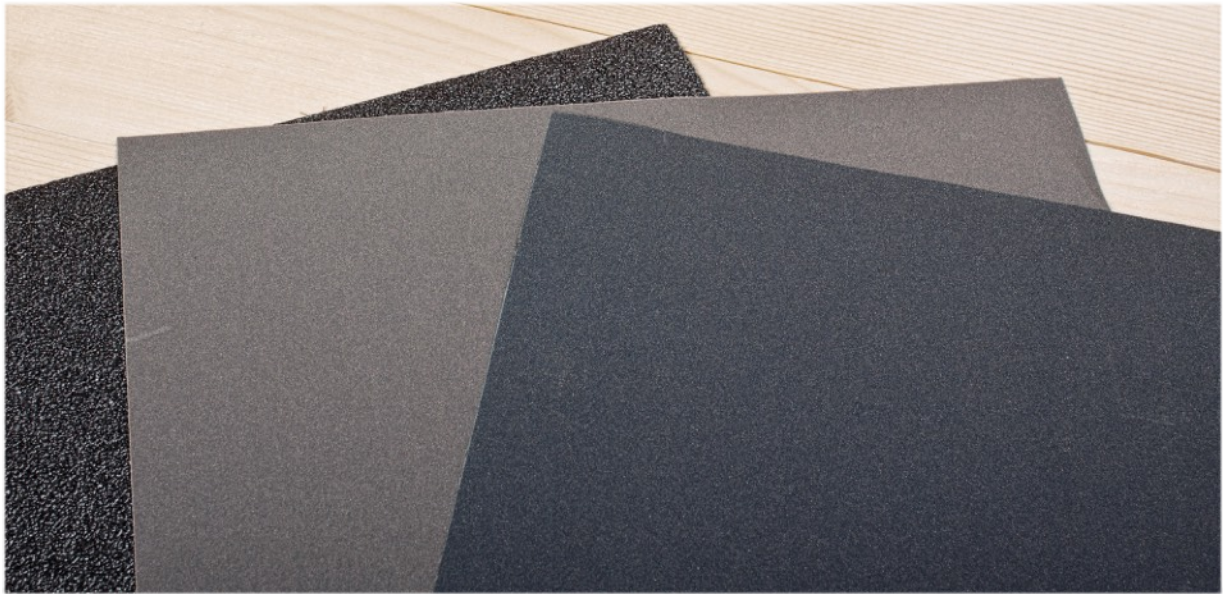

Sandpaper

Everbrite Abrasive Pte Ltd
Blk 5026, Ang Mo Kio Industrial Park 2,
#01-91, Singapore 569529
Tel: 64847582 Fax: 64849570
<http://everbriteabrasive.net>
email:sales@everbriteabrasive.net

Description

These wet and dry sandpaper are standard quality, wet or dry condition for wood & metal and Enamel, Lacquered Paint and automotive paint refinishing. They are C-wt type, with silicon carbide grit and a waterproof adhesive and backing.

Specifications

Grit available

P80, P100, P120, P150, P180, P240, P320,
P400, P600, P800, P1000, P1200, P1500,
P2000, P2500, P3000

Size

9 "x11"

Packing

50 pieces/packet